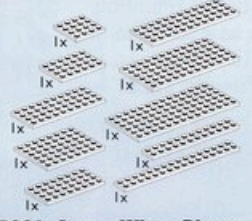

All Accessories
LIMITED
QUANTITIES!
ORDER NOW!

Classic LEGO Bricks...

The Best Way to Build Imaginations!

LEGO classic
 AGES 5-12

A. #5216 Black Roof Bricks
 57 pieces. \$4.99

E. #5215 Green Bricks
 62 pieces. \$4.99

N. #5321 Large White Plates
 10 pieces. \$3.99

R. #5217 Black Plates
 42 pieces. \$4.99

B. #5152 Low Sloped Bricks
 (25 degrees).
 60 pieces. \$4.99

62 Bricks in Six Colors
 \$4.99 each per color.

- F. #5140 - Red** ■
- G. #5141 - Blue** ■
- H. #5142 - White** ■
- I. #5143 - Yellow** ■
- J. #5144 - Black** ■
- K. #5145 - Gray** ■